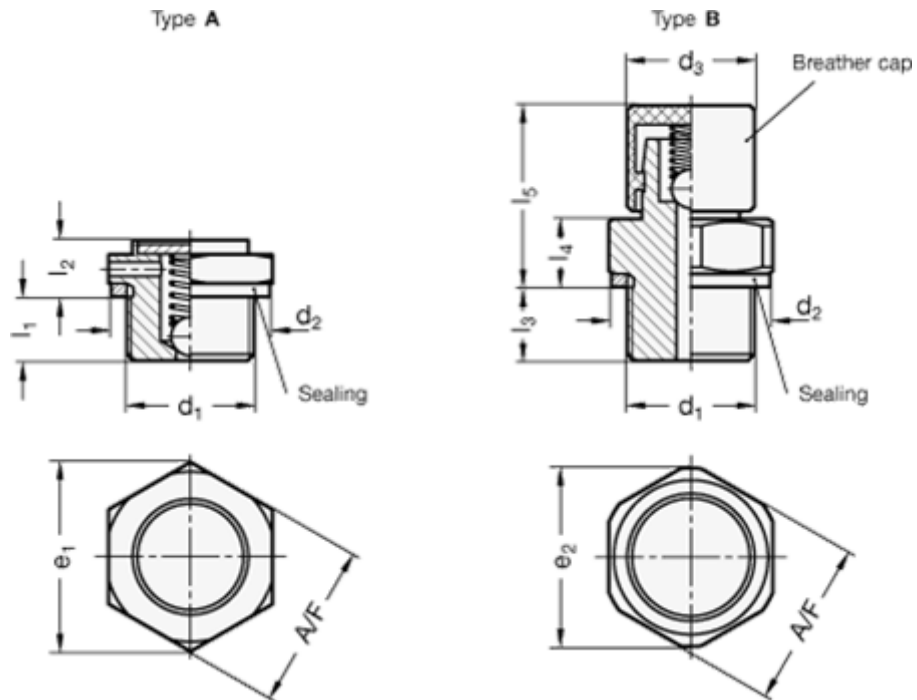

Data Sheet

Article number: 20883G14160BMS

Description: E+G Udluftningsfilter - G 1/4"

Measures

	= -	l2	= 6
	= -	l3	= 7.5
A/F	= 17	l4	= 7.5
Air passage l/min.	= -	l5	= 19
d2	= 20	Opening pressure in mbar = Min. 160 - Max. 240. mbar	
d3	= 13	Thread d1 = G 1/4"	
e	= 18.5		
l1	= 6.5		